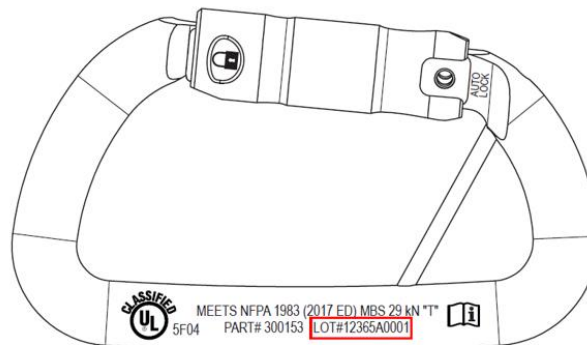

cmcpro.com
6740 Cortona Dr.
Goleta, CA 93117
800-235-5741
805-562-9120

PRODUCT SAFETY NOTICE

October 18, 2019

ProTech™ Aluminum Key-Lock Carabiner.

Red auto-lock with keeper, part# **300153**

CMC has become aware of a potential safety issue regarding the ProTech™ Aluminum Key-Lock Carabiner. Over tightening of the retaining screw during installation of the keeper bar may result in incomplete engagement of the carabiner's auto lock sleeve.

Data from manufacturing indicates this issue is limited to the following product lot range: **18355XXXXX** and **19236XXXXX**. (X is unique to each carabiner). Location of the Lot Number is shown below: