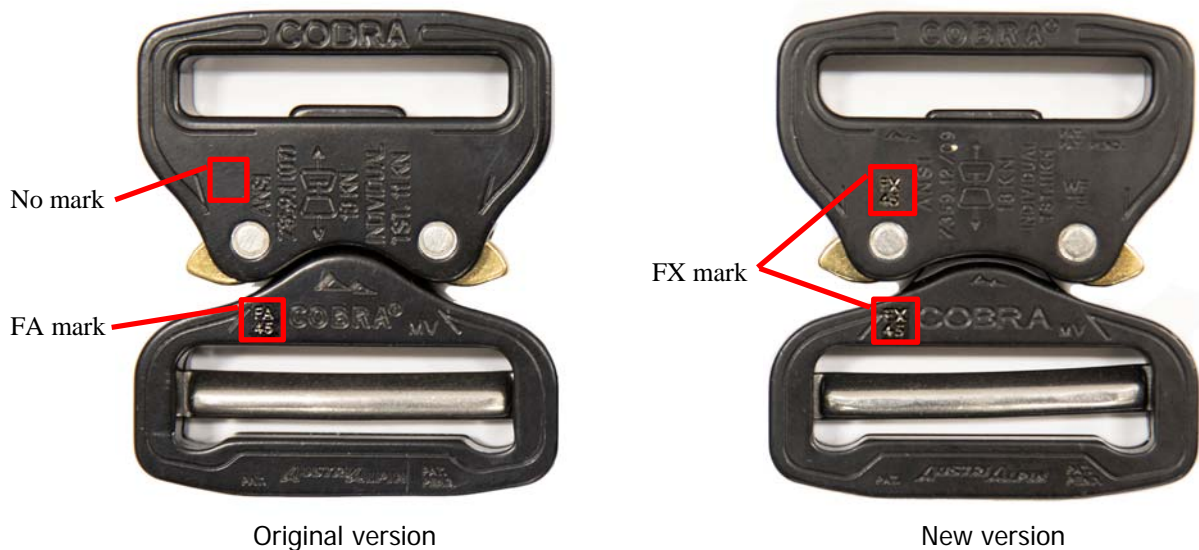

cmcpro.com
6740 Cortona Dr.
Goleta, CA 93117
800-235-5741
805-562-9120

PRODUCT RECALL NOTICE

CMC K9 PROSERIES RAPPEL HARNESS

CMC Part Number: 890255

Affected Lot Numbers: 016550, 017053

Dear Valued Customer,

The AustriAlpin 1.75" ANSI Cobra Buckle used on the K9 ProSeries Rappel Harness went through a recent design change to the latching mechanism. While visually similar, the change is not backward compatible with the previous version. During production of a recent (5/1/18) batch of the K9 harness (PN 890255), both versions of the buckle were used, and the male and female buckles were mismatched on at least two of the harnesses. These mismatched buckles do mate together, but do not positively lock and may disengage under minimal load. A second batch of harnesses (produced 5/23/18) may have the same issue.

The different versions of the buckle can be identified by markings on them. The original version is marked with an FA on the male half only (image on the left). The new version is marked with an FX on both the male and female halves (image on the right). Please inspect any harnesses you have in service from the affected lot numbers for any mismatched buckles.